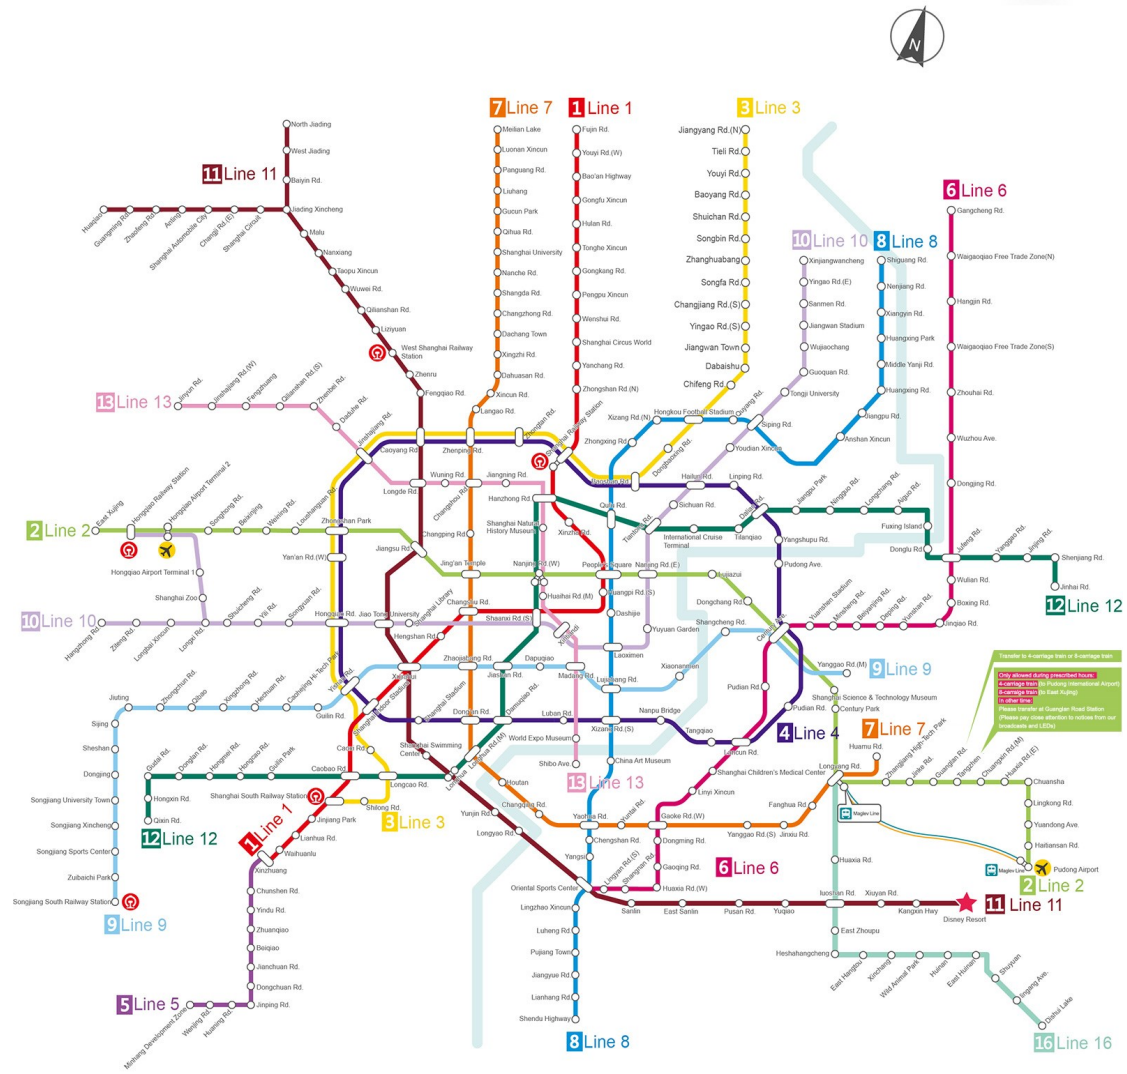

SHANGHAI METRO MAP

SHANGHAI METRO NETWORK MAP