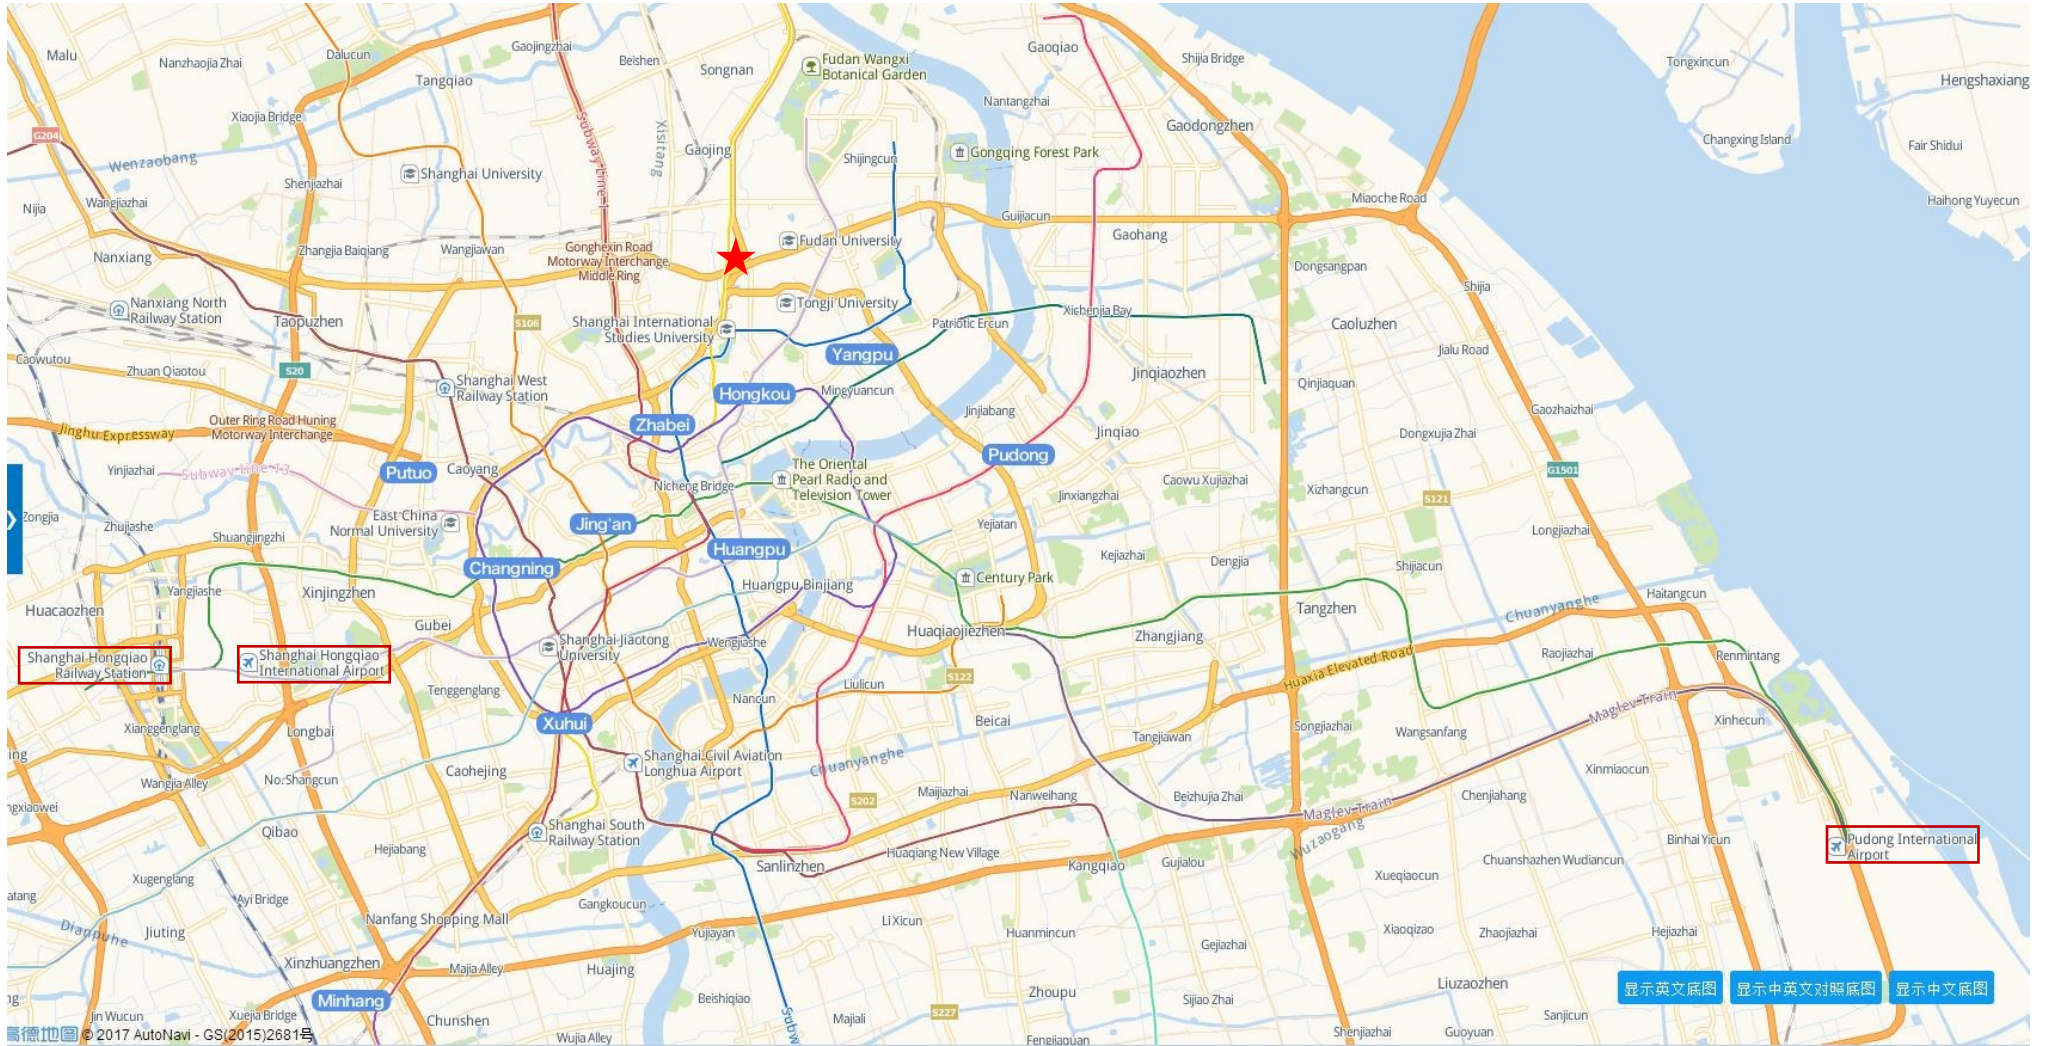

Address: No.328 Yixian Road, Hongkou District, Shanghai

From Pudong International Airport to the Guangdong Hotel Shanghai (aka Yuehai Hotel)

ROUTE I (by metro)

Take the Subway Line 2-Line 4-Line 3 (see below) from Pudong Airport Station to Jiangwan Town Station, then walk south along Yixian Road for about 750 meters. Notice that the Line 4 is a loop line.

ROUTE I (by metro)

Take the Subway Line 10-Line 3 (see below) from Hongqiao Railway Station or Hongqiao Airport Terminal 1 Station or Terminal 2 Station to Jiangwan Town Station, then walk south along Yixian Road for about 750 meters.

It will cost about 5 RMB and take about 70 minutes.

ROUTE II (by taxi)

If you take a taxi from the Hongqiao Airport or Hongqiao Railway Station to the Guangdong Hotel Shanghai, it will cost about 90 RMB and take about 40 minutes.

MAP of SHANGHAI

 Airport / Railway Station

 Guangdong Hotel Shanghai
(also known as Yuehai Hotel)

MAP of SHANGHAI

★ Jiangwan Town Station (Line 3)

★ Guangdong Hotel Shanghai
(also known as Yuehai Hotel)

SHANGHAI METRO MAP