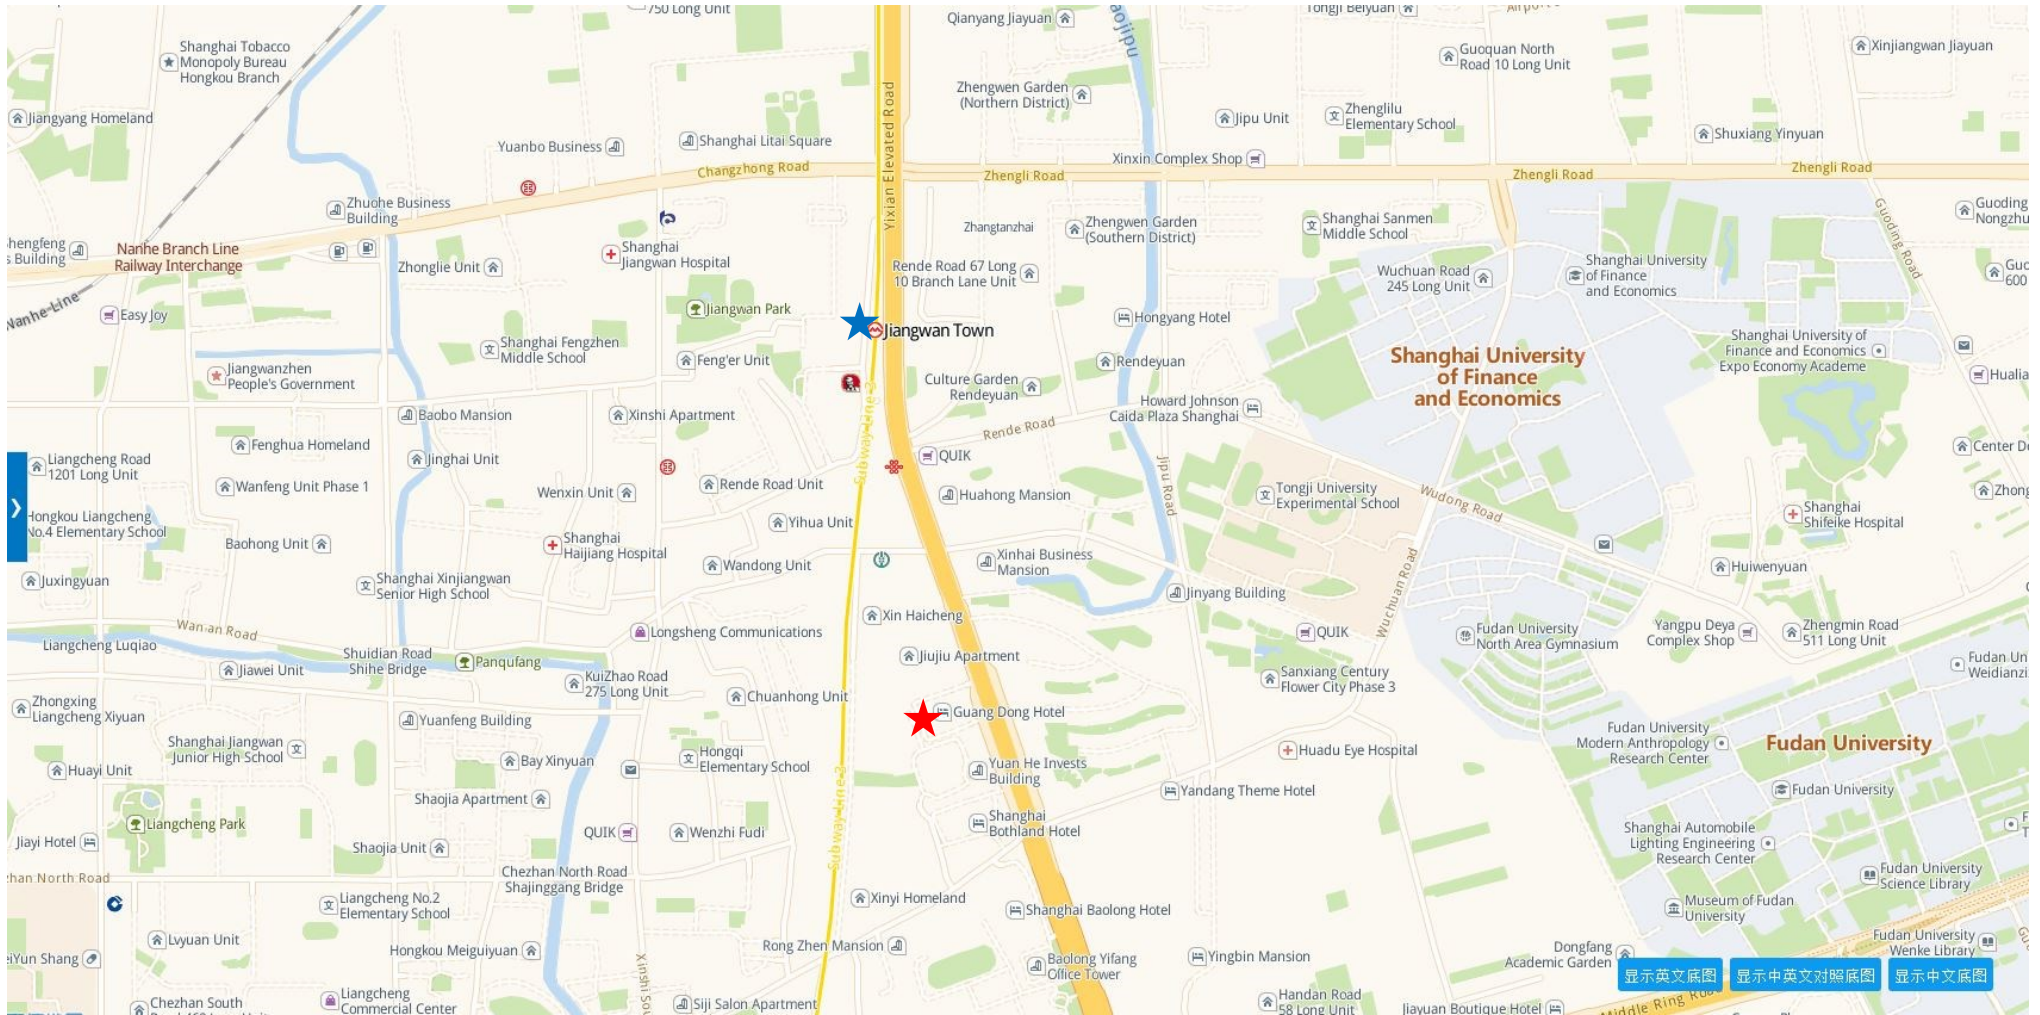

Address: No.328 Yixian Road, Hongkou District, Shanghai

From Pudong International Airport to the Guangdong Hotel Shanghai (aka Yuehai Hotel)

ROUTE I (by metro)

Take the Subway Line 2-Line 4-Line 3 (see below) from Pudong Airport Station to Jiangwan Town Station, then walk south along Yixian Road for about 750 meters. Notice that the Line 4 is a loop line.

ROUTE I (by metro)

Take the Subway Line 10-Line 3 (see below) from Hongqiao Railway Station or Hongqiao Airport Terminal 1 Station or Terminal 2 Station to Jiangwan Town Station, then walk south along Yixian Road for about 750 meters.

It will cost about 5 RMB and take about 70 minutes.

ROUTE II (by taxi)

If you take a taxi from the Hongqiao Airport or Hongqiao Railway Station to the Guangdong Hotel Shanghai, it will cost about 90 RMB and take about 40 minutes.

MAP of SHANGHAI

 Airport / Railway Station

 Guangdong Hotel Shanghai
(also known as Yuehai Hotel)

MAP of SHANGHAI

★ Jiangwan Town Station (Line 3)

★ Guangdong Hotel Shanghai
(also known as Yuehai Hotel)

SHANGHAI METRO MAP